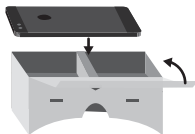

Virtual reality glasses

How do they work?

1. Pop it open sideways

2. Push the goggles into the box

3. Does it look like this? Great!
Now turn it upside down!

4. Fold the outside wings together until it locks

5. Open the VR app on your smartphone, place the phone face down and close the lid

6. Start exploring the VR content!

TP
F. Hazemeijerstraat 400
NL - 7555 RJ Hengelo
LT91151
PO000000