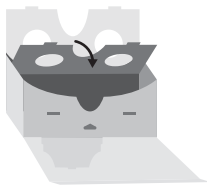

Virtual reality glasses

How do they work?

1. Pop it open sideways

2. Push the goggles into the box

3. Does it look like this? Great!
Now turn it upside down!

4. Fold the outside wings together until it locks