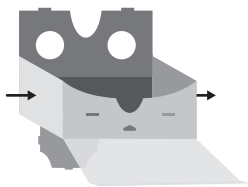

Virtual reality glasses

How do they work?

1. Pop it open sideways

2. Push the goggles into the box

3. Does it look like this? Great!
Now turn it upside down!

4. Fold the outside wings together until it locks