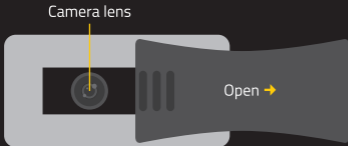

Camera lens

Open →

TP
F. Hazemeijerstraat 400
NL - 7555 RJ Hengelo
LT95033
PO